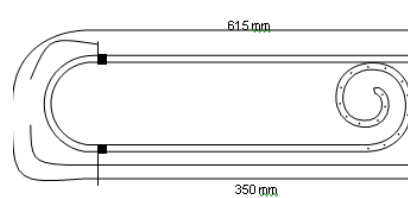

Adult Catheters

Tenckhoff-Catheter 623

Oreopoulos-Zellermarman Catheter 916

Tenckhoff-Catheter 516

Swan-Neck-Catheter 416

Tenckhoff-Catheter 916

Swan-Neck-Catheter 419

Tenckhoff-Catheter coiled

Tenckhoff-Catheter 835

Swan-Neck-Catheter (Fast Flow) with an inner diameter of 3.2mm vs. 2.6mm – Indicated for APD

New
Fast Flow Swan-Neck-Catheter 385/195 with an inner diameter of 3.2mm vs. 2.6mm – Indicated for APD