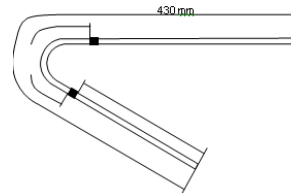

Adult Catheters

Tenckhoff-Catheter 623

Oreopoulos-Zellermarman Catheter 916

Tenckhoff-Catheter 516

Swan-Neck-Catheter 416

Tenckhoff-Catheter 916

Swan-Neck-Catheter 419

Tenckhoff-Catheter coiled

Tenckhoff-Catheter 835

Swan-Neck-Catheter (Fast Flow) with an inner diameter of 3.2mm vs. 2.6mm – Indicated for APD

New
Fast Flow Swan-Neck-Catheter 385/195 with an inner diameter of 3.2mm vs. 2.6mm – Indicated for APD