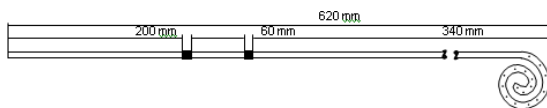

Adult Catheters

Tenckhoff-Catheter 623

Oreopoulos-Zellermarman Catheter 916

Tenckhoff-Catheter 516

Swan-Neck-Catheter 416

Tenckhoff-Catheter 916

Swan-Neck-Catheter 419

Tenckhoff-Catheter coiled

Tenckhoff-Catheter 835

Swan-Neck-Catheter (Fast Flow) with an inner diameter of 3.2mm vs. 2.6mm – Indicated for APD

New
Fast Flow Swan-Neck-Catheter 385/195 with an inner diameter of 3.2mm vs. 2.6mm – Indicated for APD