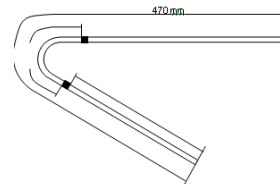

Adult Catheters

Tenckhoff-Catheter 623

Oreopoulos-Zellermarman Catheter 916

Tenckhoff-Catheter 516

Swan-Neck-Catheter 416

Tenckhoff-Catheter 916

Swan-Neck-Catheter 419

Tenckhoff-Catheter coiled

Tenckhoff-Catheter 835

Swan-Neck-Catheter (Fast Flow) with an inner diameter of 3.2mm vs. 2.6mm – Indicated for APD

New
Fast Flow Swan-Neck-Catheter 385/195 with an inner diameter of 3.2mm vs. 2.6mm – Indicated for APD