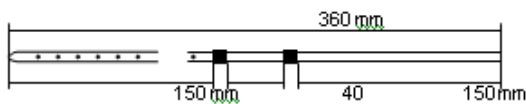

Adult Catheters

Tenckhoff-Catheter 623

Oreopoulos-Zellermarman Catheter 916

Tenckhoff-Catheter 516

Swan-Neck-Catheter 416

Tenckhoff-Catheter 916

Swan-Neck-Catheter 419

Tenckhoff-Catheter coiled

Tenckhoff-Catheter 835

Swan-Neck-Catheter (Fast Flow) with an inner diameter of 3.2mm vs. 2.6mm – Indicated for APD

New
Fast Flow Swan-Neck-Catheter 385/195 with an inner diameter of 3.2mm vs. 2.6mm – Indicated for APD