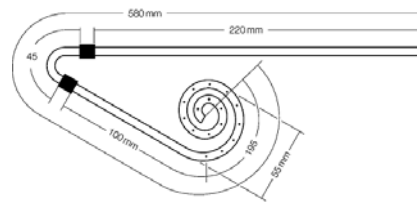

Adult Catheters

Tenckhoff-Catheter 623

Oreopoulos-Zellermarman Catheter 916

Tenckhoff-Catheter 516

Swan-Neck-Catheter 416

Tenckhoff-Catheter 916

Swan-Neck-Catheter 419

Tenckhoff-Catheter coiled

Tenckhoff-Catheter 835

Swan-Neck-Catheter (Fast Flow) with an inner diameter of 3.2mm vs. 2.6mm – Indicated for APD

New
Fast Flow Swan-Neck-Catheter 385/195 with an inner diameter of 3.2mm vs. 2.6mm – Indicated for APD