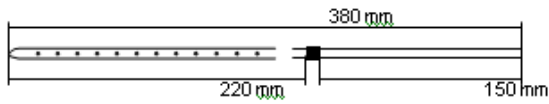

Adult Catheters

Tenckhoff-Catheter 623

Oreopoulos-Zellermarman Catheter 916

Tenckhoff-Catheter 516

Swan-Neck-Catheter 416

Tenckhoff-Catheter 916

Swan-Neck-Catheter 419

Tenckhoff-Catheter coiled

Tenckhoff-Catheter 835

Swan-Neck-Catheter (Fast Flow) with an inner diameter of 3.2mm vs. 2.6mm – Indicated for APD

New
Fast Flow Swan-Neck-Catheter 385/195 with an inner diameter of 3.2mm vs. 2.6mm – Indicated for APD